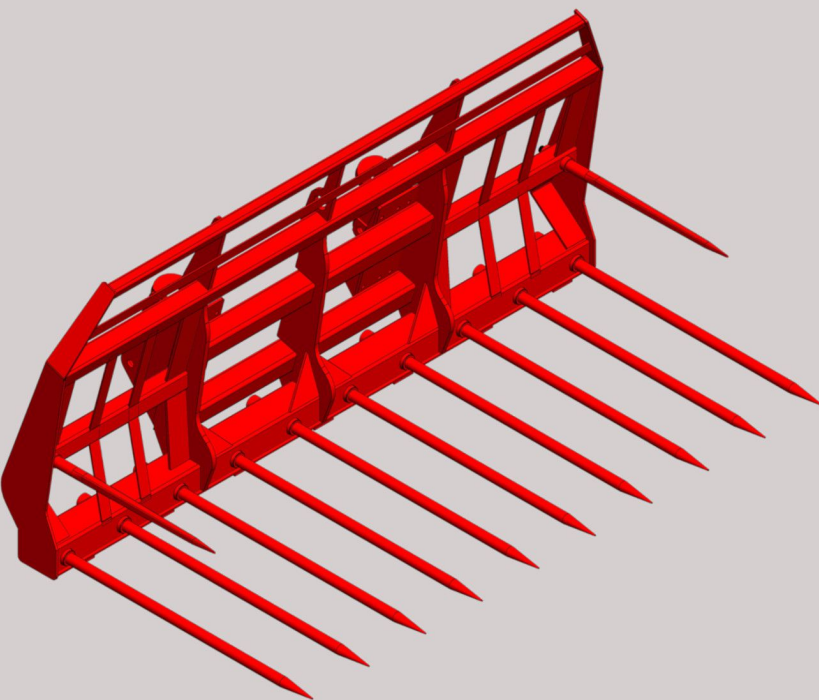

FIXED GRAPE 9' 3"
FOLD UP GRAPE 12', 14' & 16'

77 Redrock Rd, Collone, Armagh BT60 2BL
Phone: 028 3755 2390
www.redrockmachinery.com

@redrockmachinery

FIXED GRAPE 9' 3"

FOLD UP GRAPE 12', 14' & 16'

Fold Up Grape

- Replaceable tines (12' only)
- Hardox tines (14' & 16')
- Brackets to suit loaders/tractors
- High visibility
- Frame wear plates
- Grease points

Model	Weight (Kg)
12ft	1050
14ft	2050
16ft	2210

Fixed Grape

- Brackets to suit loaders/tractors
- Heat treated tines
- Replaceable tines
- Single side tines
- High visibility
- Frame wear plates

Model	Weight (Kg)
9'3"	650

Due to our policy of continuous product improvement, Redrock Machinery reserve the right to alter the specification displayed on this brochure.